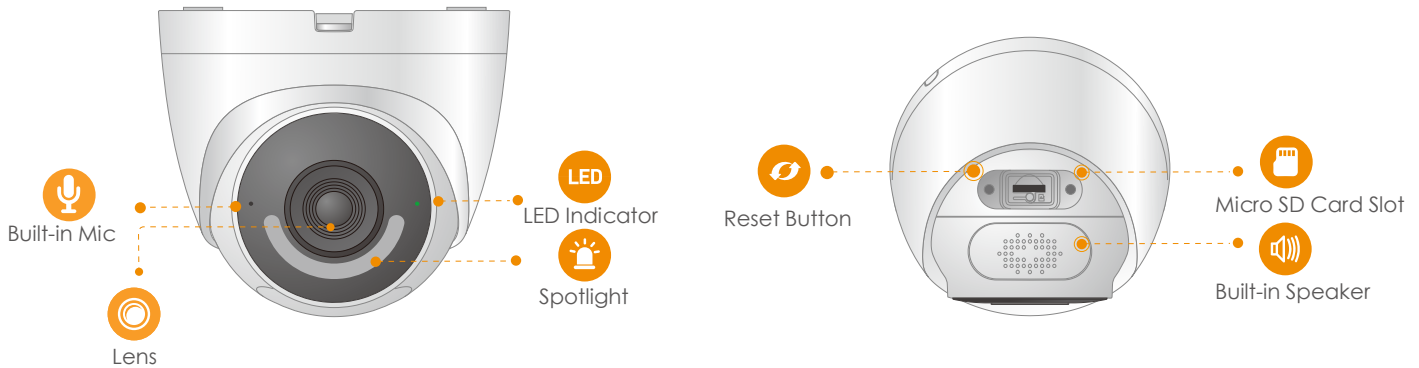

Specifications

Camera

1/2.7" 2 Megapixel Progressive CMOS
2MP(1920 x 1080)
Night Vision: 30m(98ft) Distance
2.8mm/3.6/6mm Fixed Lens
Field of View : 2.8mm: 114° (H), 59° (V), 135° (D)
3.6mm: 93° (H), 48° (V), 118° (D)
6mm: 55° (H), 31° (V), 62° (D)

Video & Audio

Video Compression : H.265/H.264
Up to 25/30fps Frame Rate
16x Digital Zoom
Built-in Mic & Speaker, 110dB Siren
Built-in Spotlight

Notice Management

Motion Detection
Human Detection
Configurable Region

Network

1x 100Mbps Ethernet Port
Wi-Fi:IEEE802.11b/g/n,100m Open Field
Dual Internal Antennas, 2 x 2 MIMO
Soft AP
CGI, ONVIF
imou App: iOS, Android

Auxiliary Interface

Micro SD Card Slot(up to 256GB)
Reset Button

General

DC 12V1A Power Supply
Power Consumption:≤7W
Material: Metal + Plastic
Working Environment:-30° C~+60° C, Less Than 95%RH
IP67 Weatherproof
Dimensions: 109.9 × 109.9 × 102.2mm (4.3 × 4.3 × 4inch)
Weight: 352g (0.91lb)
CE, FCC

What's in the box

- 1x Camera
- 1x Quick Start Guide
- 1x Power Adapter
- 1x Mounting Plate
- 1x Screw Package
- 1x Installation Position Map
- 1x Waterproof Connector