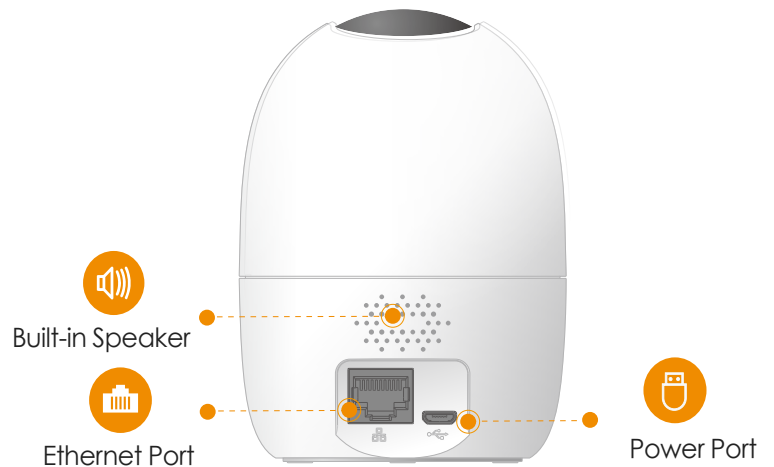

imou

Ranger 2

1080P H.265 Wi-Fi Pan & Tilt Camera

With 1080P Full HD live monitoring and 0~355° pan & -5~80° tilt features, Ranger 2 ensures every corner of your home completely covered. Human Detection quickly finds human targets in images and immediately sends a notification to you. Privacy Mode helps protect your personal privacy when you are home, and Smart Tracking function lets the camera follows moving objects when it detects motion.

Abnormal Sound Alarm

Sends alerts to your smartphone when it detects abnormal sound

Alarm Notification

Sends instant alerts to your mobile phone when an event is detected

Built-in Siren

Scare stangers away from your home

Diversified Storage

Supports NVR, Cloud Storage or Micro SD card (up to 256GB)

Two-way Talk

Communicate with family and pets easily

Stay close with what you care

With Cloud service, you will have access to what you care as long as Internet is available. You can record daily or motion videos on Cloud and playback anytime anywhere.

Front View

Back View

Specifications

Camera

1/2.7" 2Megapixel Progressive CMOS
 2MP (1920 x 1080)
 Night Vision: 10m(33ft) Distance
 3.6mm Fixed Lens
 Field of View : 93° (H), 48° (V), 115° (D)
 355° Pan & -5~80° Tilt