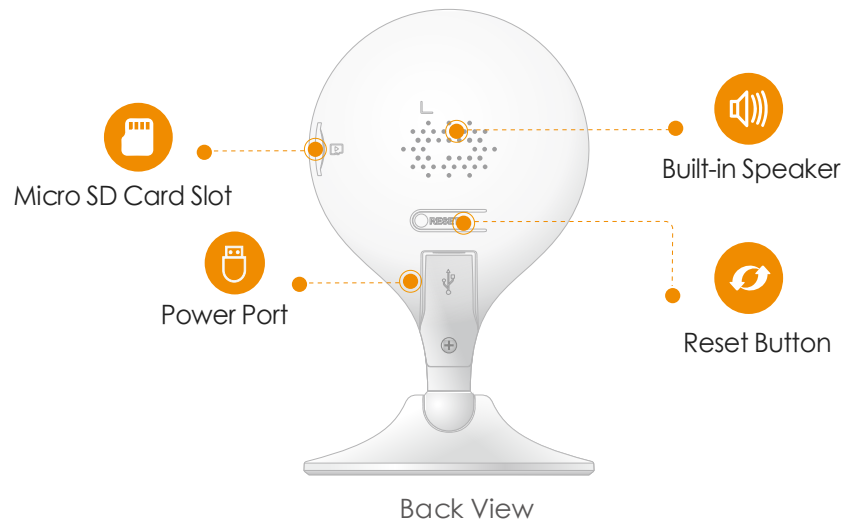

H.265 1080P Full HD

See more than 720P

Human Detection

Quickly find human targets in you home

Built-in Siren

Scare stangers away from your home

Abnormal Sound Alarm

Sends alerts to your smartphone when it detects abnormal sound

Two-way Talk

Communicate with family and pets easily

Wi-Fi Connection

IEEE802.11b/g/n(2.4GHz)

Stay close with what you care

With Cloud service, you will have access to what you care as long as Internet is available. You can record daily or motion videos on Cloud and playback anytime anywhere.

Specifications

Camera

1/2.7" 2 Megapixel Progressive CMOS
2MP (1920 x 1080)
Night Vision: 10m(33ft) Distance
2.8mm Fixed Lens
Field of View : 112° (H), 58° (V), 131° (D)

Video & Audio

Video Compression : H.265/H.264
Up to 25/30fps Frame Rate
16x Digital Zoom
Two-way Audio