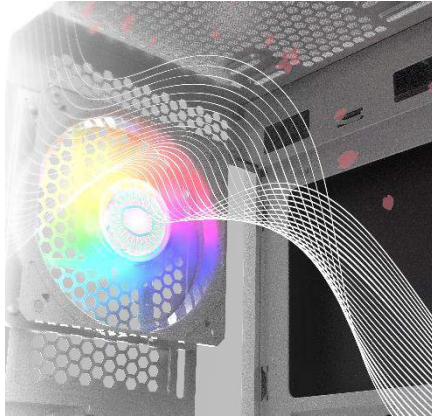

Sakura Tempered Glass

Seamless Sakura themed tempered glass embellishes your build with elements of spring while showcasing internal components.