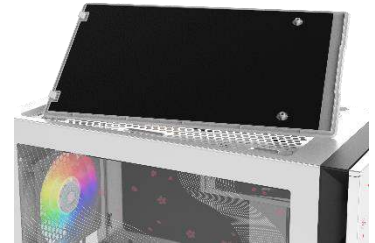

Removable Sound Dampening Cover

The top cover can be removed for increased ventilation or kept in place to reduce noise.