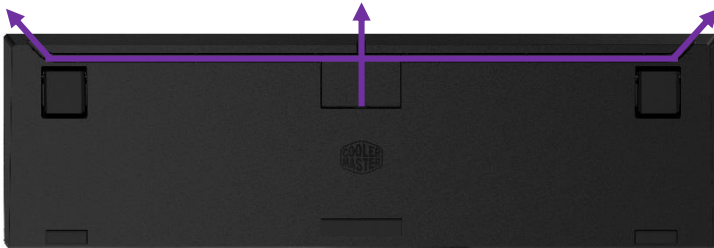

Specifications & Packing Information

Product Name	MasterKeys MK750
Product Number	MK-750-GKC*1-**
Switch Type	CHERRY MX
Material	Plastic / Aluminum / PU Leather
Color	Gunmetal Black
LED Color	RGB, 16.7 million colors
Polling Rate	1000 Hz
Response Rate	1ms / 1000Hz
MCU	32bit ARM Cortex M3
On board Memory	512KB
On-the-fly system	Multi-media, Macro Recording and Lighting
Multi-media Keys	Yes, 4 dedicated
Smart cable manager	Yes, 180 degree, 3 ways.
Wrist rest	Removable magnetic with soft PU Leather
Cable	Detachable braided USB Type-C
Software Support	Yes, Portal
Connector Cable	USB 2.0
Cable Length	1.8m
Dimensions	437.75 * 132.25 * 42mm
Product Weight (without cable)	1003g
Warranty	2 years

Make It Yours.

Feature Highlight

RGB Lightbar illumination on the front and sides to show-off neat illumination effects to match your style!

Removable wrist rest, simply snap it on with magnets and give your wrists a break! The wristrest is covered with soft PU leather and memory foam to provide optimal comfort.

Four Dedicated Multi-Media Keys for quick access to control your sound including illumination to show ON/OFF feature.

- *Mute/Unmute*
- *Play/Pause*
- *Forward*
- *Backward*

Easy Cable Management because of the removable USB Type-C Cable and 3-Way cable Grooves at the underside of the keyboard.