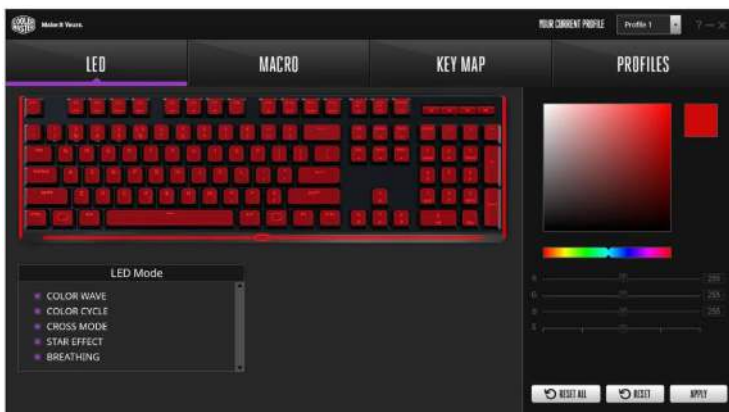

Redesigned and redefined software application with more advanced features and even more user friendly interface