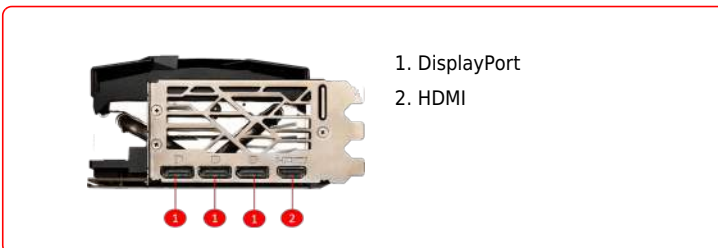

## SPECIFICATIONS

<b>Model Name</b>	GeForce RTX® 4090 SUPRIM X 24G
<b>Graphics Processing Unit</b>	NVIDIA® GeForce RTX® 4090
<b>Interface</b>	PCI Express® Gen 4
<b>Core Clocks</b>	TBD
<b>CUDA® CORES</b>	16384 Units
<b>Memory Speed</b>	21 Gbps
<b>Memory</b>	24GB GDDR6X
<b>Memory Bus</b>	384-bit
<b>Output</b>	DisplayPort x 3 (v1.4a) HDMI™ x 1 (Supports 4K @120Hz HDR, 8K@60Hz HDR, and Variable Refresh Rate as specified in HDMI 2.1a)
<b>HDCP Support</b>	Y
<b>Power consumption</b>	TBD
<b>Power connectors</b>	16-pin x 1
<b>Recommended PSU</b>	850W
<b>Card Dimension (mm)</b>	336 x 142 x 78 mm
<b>Weight (Card / Package)</b>	2413g /3636g
<b>DirectX Version Support</b>	12 Ultimate
<b>OpenGL Version Support</b>	4.6
<b>Maximum Displays</b>	4
<b>G-SYNC® technology</b>	Y
<b>Digital Maximum Resolution</b>	7680 x 4320

## CONNECTIONS

1. DisplayPort
2. HDMI