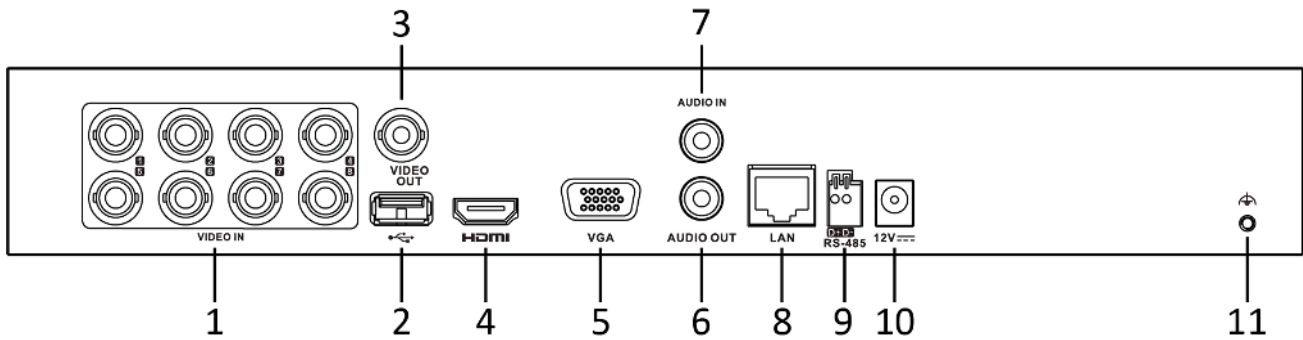

Physical Interface

*: The rear panel of iDS-7204HUHI-M1/FA provides 4 video input interfaces.

No.	Description	No.	Description
1	VIDEO IN	7	AUDIO IN, RCA connector
2	USB interface	8	LAN network interface
3	VIDEO OUT	9	RS-485 serial interface
4	HDMI interface	10	12 VDC power input
5	VGA interface	11	GND
6	AUDIO OUT, RCA connector