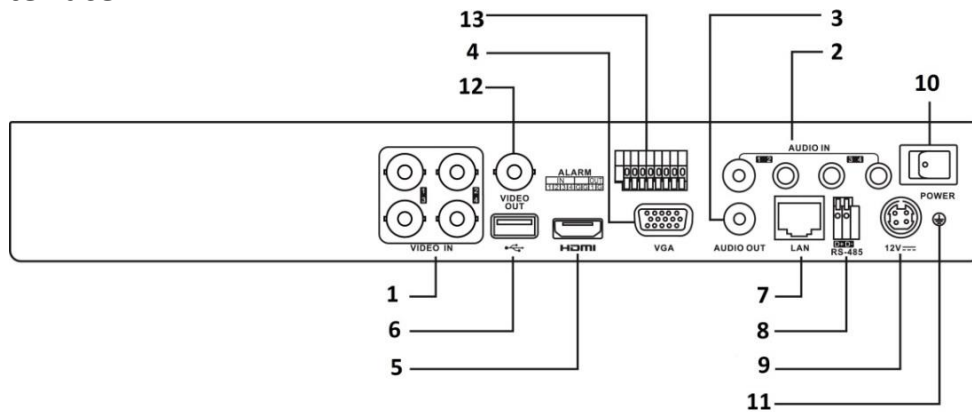

Physical Interface

No.	Description	No.	Description
1	Video and Coaxial Audio In	8	RS-485 Serial Interface
2	AUDIO IN, RCA Connector	9	12 VDC Power Input
3	AUDIO OUT, RCA Connector	10	Power Switch
4	VGA Interface	11	GND
5	HDMI Interface	12	VIDEO OUT
6	USB Interface	13	Alarm In/Out
7	LAN Network Interface