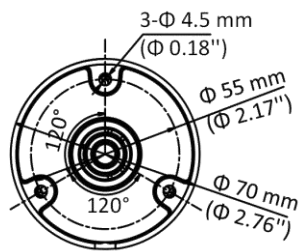

Available Model

DS-2CE16D0T-ITF (C)

Dimension