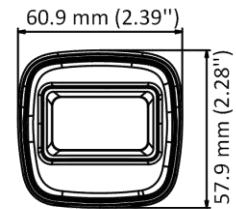

DS-2CE16D0T-ITF (C) 2 MP Camera

- 2 MP, 1920 × 1080 resolution
- 2.8 mm, 3.6 mm, 6 mm fixed lens
- 4 in 1 video output (switchable TVI/AHD/CVI/CVBS)
- Smart IR, up to 30 m IR distance
- IP67

Specification

Camera	
Image Sensor	2 MP CMOS
Signal System	PAL/NTSC
Resolution	1920 (H) × 1080 (V)
Frame Rate	TVI: 1080P@30fps, 1080P@25fps CVI: 1080P@30fps, 1080P@25fps AHD: 1080P@30fps, 1080P@25fps CVBS: PAL/NTSC
Min. illumination	0.01 Lux@(F1.2, AGC ON), 0 Lux with IR
Shutter Time	PAL: 1/25 s to 1/50, 000 s NTSC: 1/30 s to 1/50, 000 s
Lens	2.8 mm, 3.6 mm, 6 mm fixed lens
Field of View	2.8 mm, horizontal FOV: 101°, vertical FOV: 60°, diagonal FOV: 122° 3.6 mm, horizontal FOV: 79.6°, vertical FOV: 43.5°, diagonal FOV: 93.7° 6 mm, horizontal FOV: 51.9°, vertical FOV: 30°, diagonal FOV: 58.8°
Lens Mount	M12
Day & Night	ICR
WDR (Wide Dynamic Range)	Digital WDR
Angle Adjustment	Pan: 0 to 360°, Tilt: 0 to 90°, Rotation: 0 to 360°
Menu	
Image Mode	STD/HIGH-SAT
AGC	Yes
Day/Night Mode	Auto/Color/BW (Black and White)
White Balance	Auto/Manual
AE (Auto Exposure) Mode	DWDR/BLC/HLC/Global
Noise Reduction	2D DNR
Language	English
Function	Brightness, Sharpness, Smart IR
Interface	
Video Output	Switchable TVI/AHD/CVI/CVBS
General	
Operating Conditions	-40 °C to 60 °C (-40 °F to 140 °F), humidity 90% or less (non-condensing)
Power Supply	12 VDC ± 25%
Power Consumption	Max. 3 W
Protection Level	IP67
Material	Metal
IR Range	Up to 30 m
Communication	HIKVISION-C
Dimensions	57.9 mm × 60.9 mm × 138.8 mm (2.28" × 2.39" × 5.47")
Weight	Approx. 257 g (0.57 lb.)

Available Model

DS-2CE16D0T-ITF (C)

Dimension**Accessory**

**DS-1280ZJ-XS
Junction Box**

Distributed by

**HIKVISION®****Headquarters**

No.555 Qianmo Road, Binjiang District,
Hangzhou 310051, China
T +86-571-8807-5998
overseasbusiness@hikvision.com