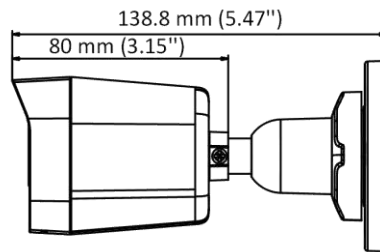

Available Model

DS-2CE16D0T-ITF (C)

Dimension