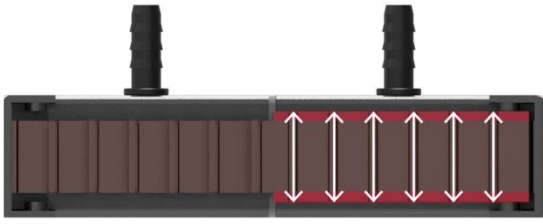

Make It Yours.

FEATURE HIGHLIGHTS

Expanded Dissipation Surface Area

Widened radiator water channels for increased cooling surface area