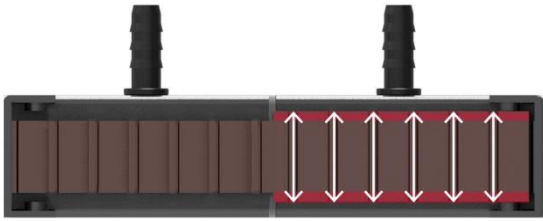

Make It Yours.

FEATURE HIGHLIGHTS

Expanded Dissipation Surface Area

Widened radiator water channels for increased cooling surface area.