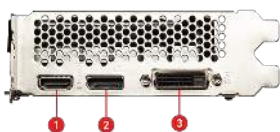

## SPECIFICATIONS

<b>Model Name</b>	GeForce® GTX 1630 VENTUS XS 4G OC
<b>Graphics Processing Unit</b>	NVIDIA® GeForce® GTX 1630
<b>Interface</b>	PCI Express x16 3.0
<b>Core Clocks</b>	Boost: 1815 MHz
<b>CUDA® CORES</b>	512 Units
<b>Memory Speed</b>	12 Gbps
<b>Memory</b>	4GB GDDR6
<b>Memory Bus</b>	64-bit
<b>Output</b>	DisplayPort x 1 (v1.4a) HDMI x 1 (Supports 4K@60Hz as specified in HDMI 2.0b) DL-DVI-D x 1
<b>HDCP Support</b>	Y
<b>Power consumption</b>	75 W
<b>Recommended PSU</b>	300 W
<b>Card Dimension (mm)</b>	178 x 112 x 39 mm
<b>Weight (Card / Package)</b>	446 g / 656 g
<b>DirectX Version Support</b>	12 API
<b>OpenGL Version Support</b>	4.6
<b>Maximum Displays</b>	3
<b>G-SYNC® technology</b>	Y
<b>Digital Maximum Resolution</b>	7680 x 4320

## CONNECTIONS

1. HDMI
2. DisplayPort
3. DL-DVI-D