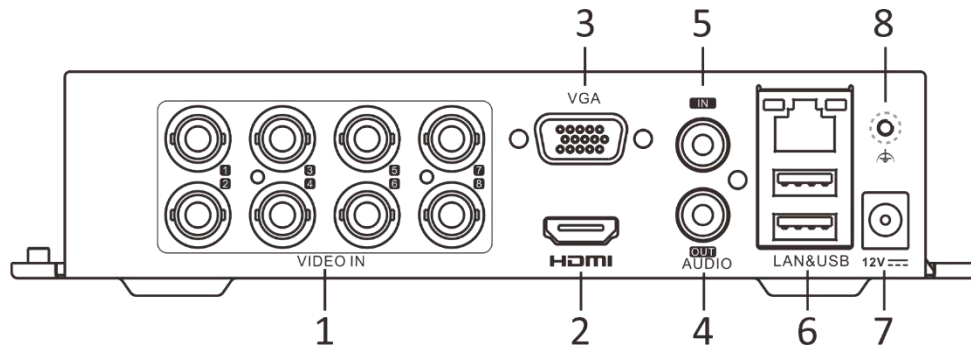

Physical Interface

No.	Description	No.	Description
1	Video and coaxial audio in	5	AUDIO IN, RCA connector
2	HDMI interface	6	LAN network interface and USB interface
3	VGA interface	7	12 VDC power input
4	AUDIO OUT, RCA connector	8	GND

Available Model

DS-7108HGHI-M1

Headquarters

No.555 Qianmo Road, Binjiang District,
Hangzhou 310051, China
T +86-571-8807-5998
www.hikvision.com

Follow us on social media to get the latest product and solution information.