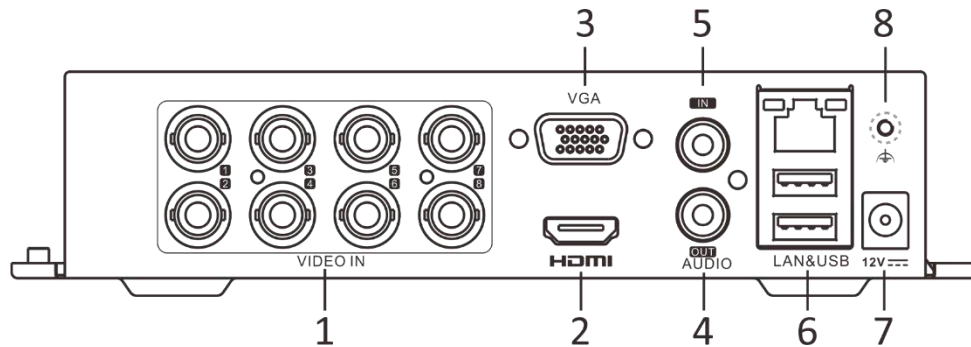

Physical Interface

No.	Description	No.	Description
1	Video and coaxial audio in	5	AUDIO IN, RCA connector
2	HDMI interface	6	LAN network interface and USB interface
3	VGA interface	7	12 VDC power input
4	AUDIO OUT, RCA connector	8	GND

Available Model

DS-7108HGHI-K1

Headquarters

No.555 Qianmo Road, Binjiang District,
Hangzhou 310051, China
T +86-571-8807-5998
www.hikvision.com

Follow us on social media to get the latest product and solution information.