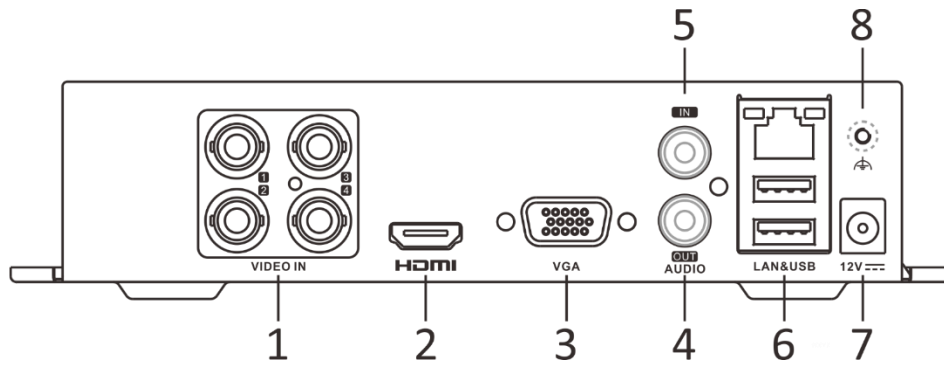

Physical Interface

No.	Description	No.	Description
1	Video and coaxial audio in	5	AUDIO IN, RCA connector
2	HDMI interface	6	LAN network interface and USB interface
3	VGA interface	7	12 VDC power input
4	AUDIO OUT, RCA connector	8	GND

Available Model

DS-7104HGHI-M1

Headquarters

No.555 Qianmo Road, Binjiang District,
Hangzhou 310051, China
T +86-571-8807-5998
www.hikvision.com

Follow us on social media to get the latest product and solution information.