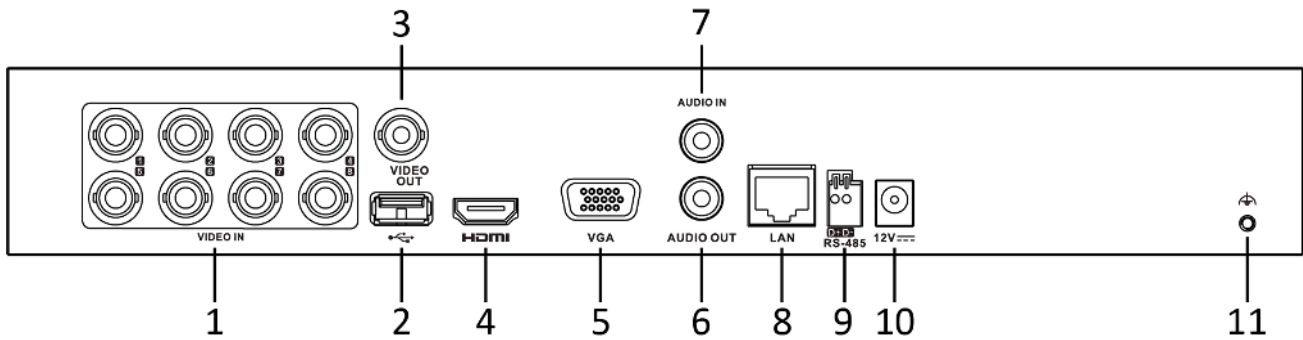

Physical Interface

*: The rear panel of iDS-7204HUHI-M2/FA provides 4 video input interfaces.

No.	Description	No.	Description
1	VIDEO IN	7	AUDIO IN, RCA connector
2	USB interface	8	LAN network interface
3	VIDEO OUT	9	RS-485 serial interface
4	HDMI interface	10	12 VDC power input
5	VGA interface	11	GND
6	AUDIO OUT, RCA connector