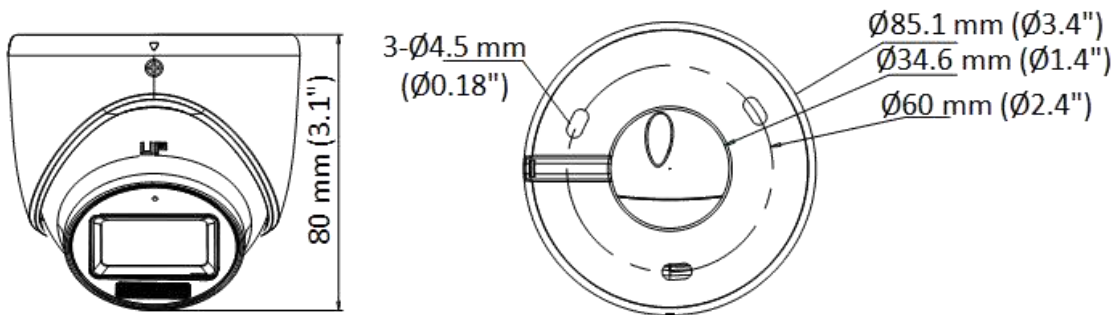

▪ **Available Model**

DS-2CE76K0T-LMFS

▪ **Dimension**

▪ **Accessory**

▪ **Optional**

DS-1275ZJ-SUS Vertical Pole Mount	DS-1272ZJ-110-TRS Wall mount	DS-1280ZJ-XS Junction box	DS-1276ZJ-SUS Corner Mount