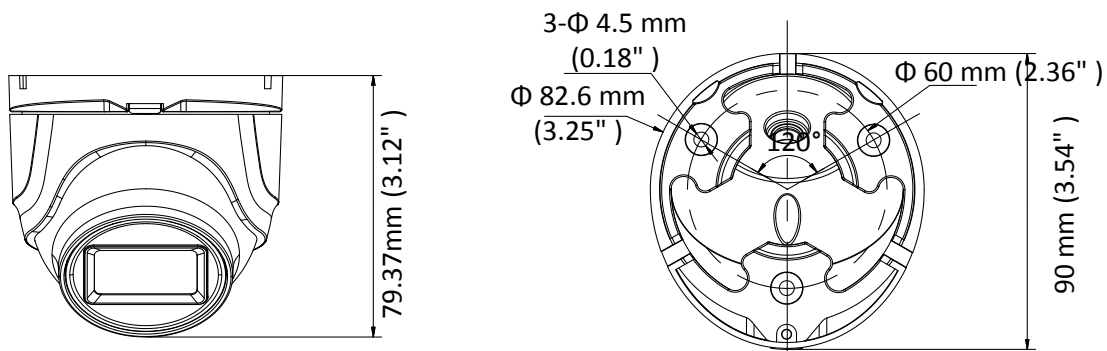

Order Model

DS-2CE76H8T-ITMF

Dimension