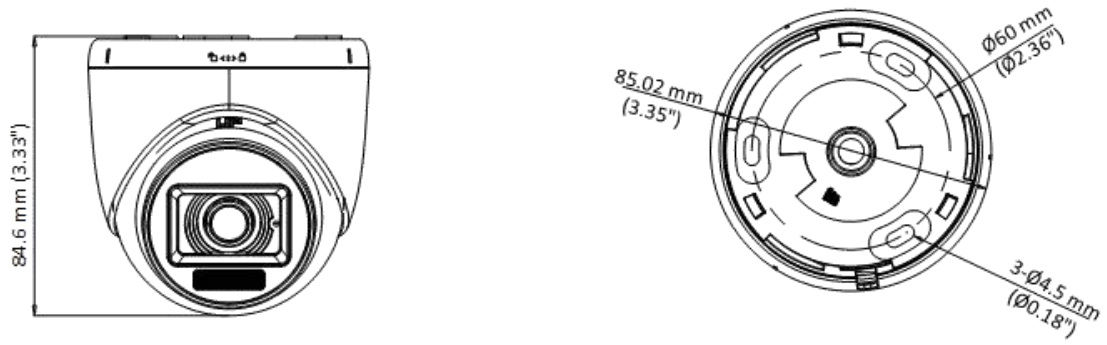

▪ **Accessory**

▪ **Optional**

DS-1272ZJ-110-TRS Wall mount	DS-1280ZJ-XS Junction box	DS-1276ZJ-SUS Corner Mount	DS-1275ZJ-SUS Vertical Pole Mount