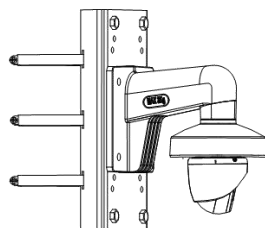

▪ Accessory

DS-1275ZJ-SUS