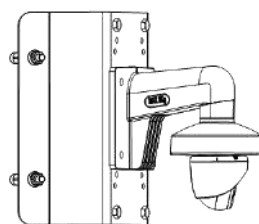

DS-1276ZJ-SUS

▪ Accessory