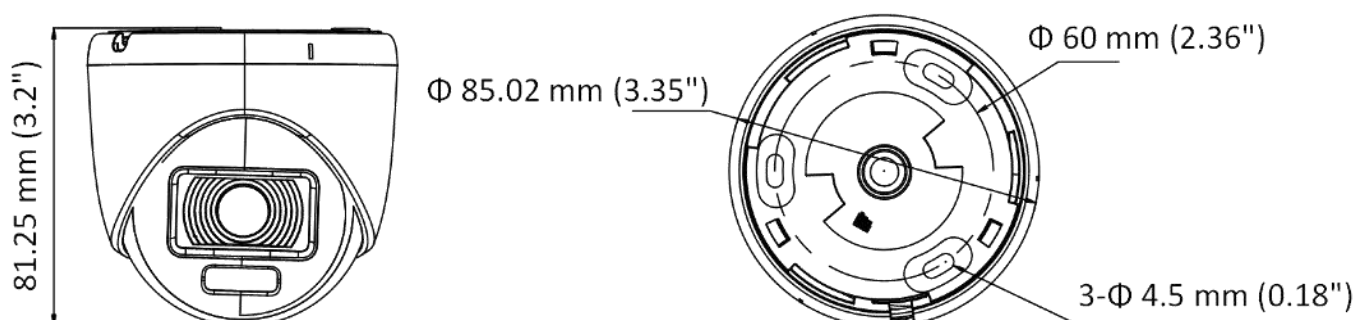

## DS-2CE70DF0T-PF 2 MP ColorVu Indoor Fixed Turret Camera

- High quality imaging with 2 MP, 1920 × 1080 resolution
- 24/7 color imaging with F1.0 aperture
- 3D DNR technology delivers clean and sharp images
- 2.8 mm, 3.6 mm, 6 mm fixed focal lens
- Up to 20 m white light distance for bright night imaging
- One port for four switchable signals (TVI/AHD/CVI/CVBS)

## ▪ Specification

Camera	
Image Sensor	2 MP CMOS
Signal System	PAL/NTSC
Resolution	1920 (H) × 1080 (V)
Frame Rate	TVI: 1080p@25fps/30fps CVI: 1080p@25fps/30fps AHD: 1080p@25fps/30fps CVBS: PAL/NTSC
Min. Illumination	0.001 Lux @ (F1.0, AGC ON), 0 Lux with white light
Shutter Time	PAL: 1/25 s to 1/50,000 s; NTSC: 1/30 s to 1/50,000 s
Lens	2.8 mm, 3.6 mm, 6 mm Fixed Lens
Field of View	2.8 mm, horizontal FOV: 98°, vertical FOV: 51°, diagonal FOV: 115° 3.6 mm, horizontal FOV: 76°, vertical FOV: 41°, diagonal FOV: 90° 6 mm, horizontal FOV: 50°, vertical FOV: 27°, diagonal FOV: 58°
Lens Mount	M12
Light Alarm	Solid Light Alarm (White Light)
WDR (Wide Dynamic Range)	Digital WDR
Angle Adjustment	Pan: 0° to 360°, Tilt: 0° to 75°, Rotation: 0° to 360°
Menu	
White Light	Auto/Off
Image Mode	STD/HIGH-SAT/HIGHLIGHT
AGC	Yes
Day/Night Mode	Color
White Balance	Auto/Manual
AE (Auto Exposure) Mode	DWDR, BLC, HLC, Global
Noise Reduction	3D DNR/2D DNR
Language	English
Function	Brightness, Mirror, Sharpness, Anti-Banding, Smart Light
Interface	
Video Output	Switchable TVI/AHD/CVI/CVBS
General	
Operating Conditions	-40°C to 60°C (-40°F to 140°F), Humidity: 90% or less (non-condensing)
Power Supply	12 VDC ± 25% <i>*You are recommended to use one power adapter to supply the power for one camera.</i>
Consumption	Max. 2.4 W
Material	Plastic
White Light Range	Up to 20 m
Communication	HIKVISION-C
Dimension	Φ 85.02 mm × 81.25 mm (Φ 3.35" × 3.2")
Weight	Approx. 161 g (0.36 lb)

## ▪ Dimension