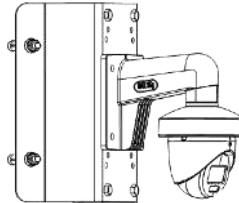

DS-1276ZJ-SUS

▪ Accessory