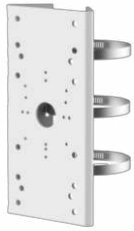

▪ Accessory

DS-1275ZJ-SUS