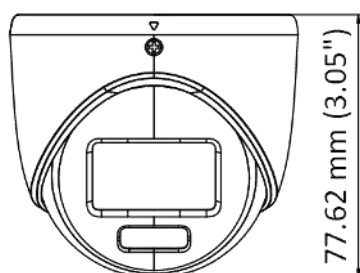

## DS-2CE70DF0T-MF 2 MP ColorVu Fixed Turret Camera

- High quality imaging with 2 MP, 1920 × 1080 resolution
- 24/7 color imaging with F1.0 aperture
- 3D DNR technology delivers clean and sharp images
- 2.8 mm, 3.6 mm, 6 mm fixed focal lens
- Up to 20 m white light distance for bright night imaging
- One port for four switchable signals (TVI/AHD/CVI/CVBS)
- Water and dust resistant (IP67)

## ▪ Specification

Camera	
Image Sensor	2 MP CMOS
Signal System	PAL/NTSC
Resolution	1920 (H) × 1080 (V)
Frame Rate	TVI: 1080p@25fps/30fps CVI: 1080p@25fps/30fps AHD: 1080p@25fps/30fps CVBS: PAL/NTSC
Min. Illumination	0.001 Lux @ (F1.0, AGC ON), 0 Lux with white light
Shutter Time	PAL: 1/25 s to 1/50,000 s; NTSC: 1/30 s to 1/50,000 s
Lens	2.8 mm, 3.6 mm, 6 mm Fixed Lens
Field of View	2.8 mm, horizontal FOV: 98°, vertical FOV: 51°, diagonal FOV: 115° 3.6 mm, horizontal FOV: 76°, vertical FOV: 41°, diagonal FOV: 90° 6 mm, horizontal FOV: 50°, vertical FOV: 27°, diagonal FOV: 58°
Lens Mount	M12
Light Alarm	Solid Light Alarm (White Light)
WDR (Wide Dynamic Range)	Digital WDR
Angle Adjustment	Pan: 0° to 360°, Tilt: 0° to 75°, Rotation: 0° to 360°
Menu	
White Light	Auto/Off
Image Mode	STD/HIGH-SAT/HIGHLIGHT
AGC	Yes
Day/Night Mode	Color
White Balance	Auto/Manual
AE (Auto Exposure) Mode	DWDR, BLC, HLC, Global
Noise Reduction	3D DNR/2D DNR
Language	English
Function	Brightness, Mirror, Sharpness, Anti-Banding, Smart Light
Interface	
Video Output	Switchable TVI/AHD/CVI/CVBS
General	
Operating Conditions	-40°C to 60°C (-40°F to 140°F), Humidity: 90% or less (non-condensing)
Power Supply	12 VDC ± 25% <i>*You are recommended to use one power adapter to supply the power for one camera.</i>
Consumption	Max. 2.4 W
Protection Level	IP67
Material	Metal
White Light Range	Up to 20 m
Communication	HIKVISION-C
Dimension	Φ 85.1 mm × 77.62 mm (Φ 3.35" × 3.05")
Weight	Approx. 320 g (0.71 lb)

## ▪ Dimension