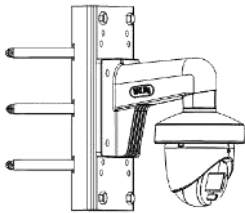

▪ Accessory

DS-1275ZJ-SUS