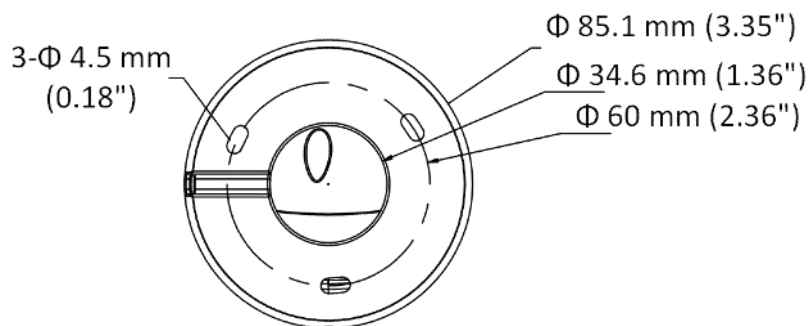

## DS-2CE70DF0T-MF 2 MP ColorVu Fixed Turret Camera

- High quality imaging with 2 MP, 1920 × 1080 resolution
- 24/7 color imaging with F1.0 aperture
- 3D DNR technology delivers clean and sharp images
- 2.8 mm, 3.6 mm, 6 mm fixed focal lens
- Up to 20 m white light distance for bright night imaging
- One port for four switchable signals (TVI/AHD/CVI/CVBS)
- Water and dust resistant (IP67)

## ▪ Specification

Camera	
Image Sensor	2 MP CMOS
Signal System	PAL/NTSC
Resolution	1920 (H) × 1080 (V)
Frame Rate	TVI: 1080p@25fps/30fps CVI: 1080p@25fps/30fps AHD: 1080p@25fps/30fps CVBS: PAL/NTSC
Min. Illumination	0.001 Lux @ (F1.0, AGC ON), 0 Lux with white light
Shutter Time	PAL: 1/25 s to 1/50,000 s; NTSC: 1/30 s to 1/50,000 s
Lens	2.8 mm, 3.6 mm, 6 mm Fixed Lens
Field of View	2.8 mm, horizontal FOV: 98°, vertical FOV: 51°, diagonal FOV: 115° 3.6 mm, horizontal FOV: 76°, vertical FOV: 41°, diagonal FOV: 90° 6 mm, horizontal FOV: 50°, vertical FOV: 27°, diagonal FOV: 58°
Lens Mount	M12
Light Alarm	Solid Light Alarm (White Light)
WDR (Wide Dynamic Range)	Digital WDR
Angle Adjustment	Pan: 0° to 360°, Tilt: 0° to 75°, Rotation: 0° to 360°
Menu	
White Light	Auto/Off
Image Mode	STD/HIGH-SAT/HIGHLIGHT
AGC	Yes
Day/Night Mode	Color
White Balance	Auto/Manual
AE (Auto Exposure) Mode	DWDR, BLC, HLC, Global
Noise Reduction	3D DNR/2D DNR
Language	English
Function	Brightness, Mirror, Sharpness, Anti-Banding, Smart Light
Interface	
Video Output	Switchable TVI/AHD/CVI/CVBS
General	
Operating Conditions	-40°C to 60°C (-40°F to 140°F), Humidity: 90% or less (non-condensing)
Power Supply	12 VDC ± 25% <i>*You are recommended to use one power adapter to supply the power for one camera.</i>
Consumption	Max. 2.4 W
Protection Level	IP67
Material	Metal
White Light Range	Up to 20 m
Communication	HIKVISION-C
Dimension	Φ 85.1 mm × 77.62 mm (Φ 3.35" × 3.05")
Weight	Approx. 320 g (0.71 lb)

## ▪ Dimension