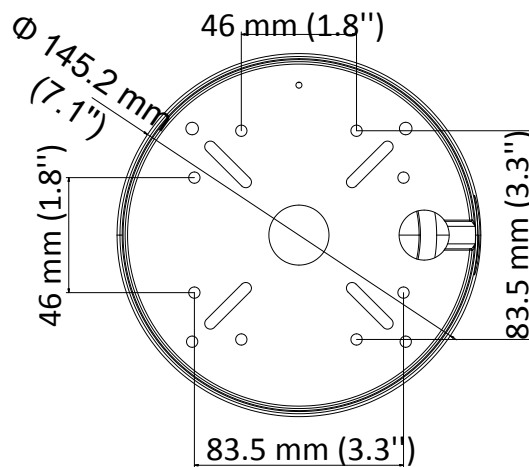

Order Model

DS-2CE59U7T-AVPIT3ZF

Dimension