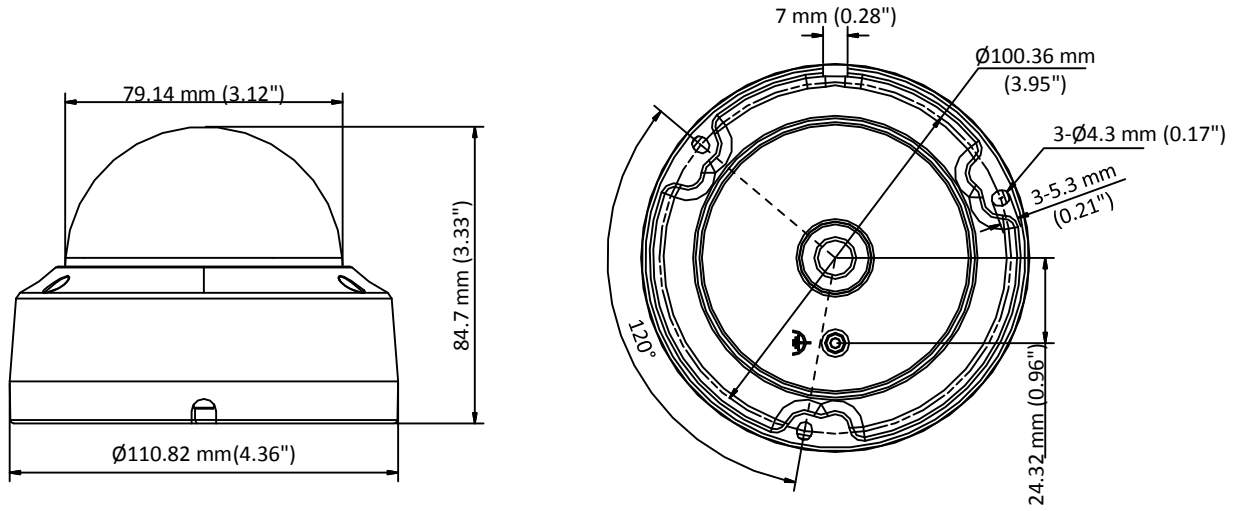

Order Model

DS-2CE57H8T-VPITF

Dimension