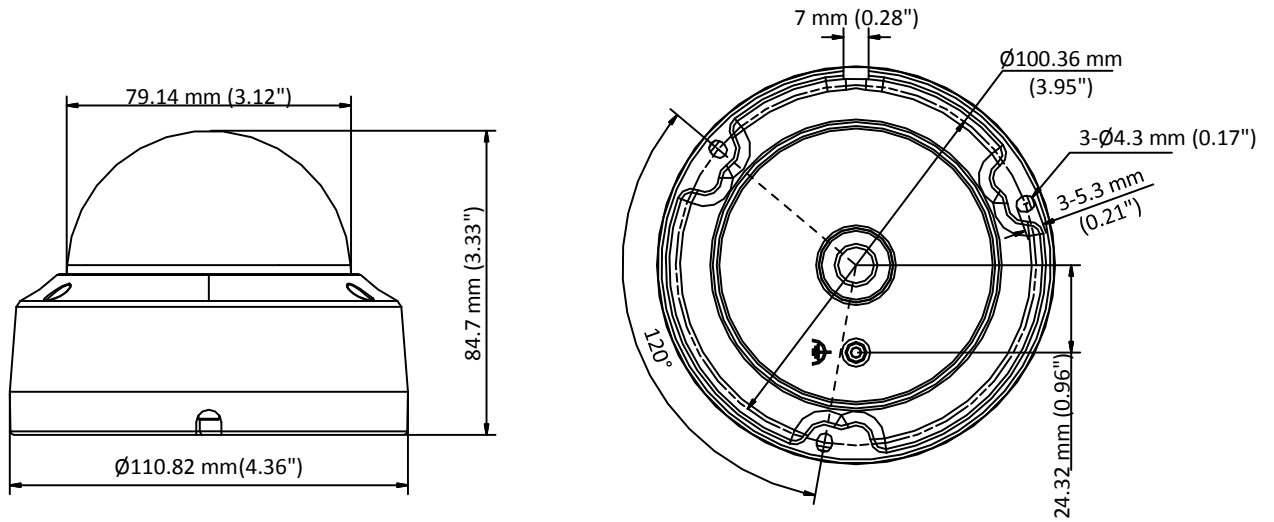

Order Models

DS-2CE56D8T-VPITF

Dimension