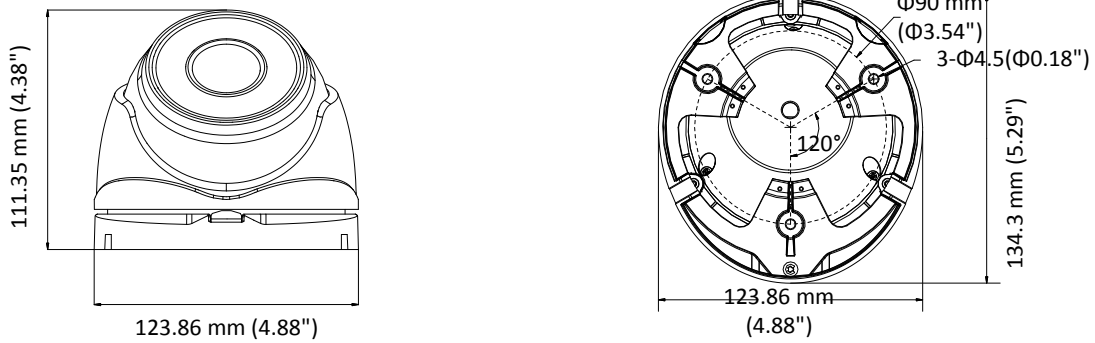

Order Model

DS-2CE56D8T-IT3ZF

Dimension