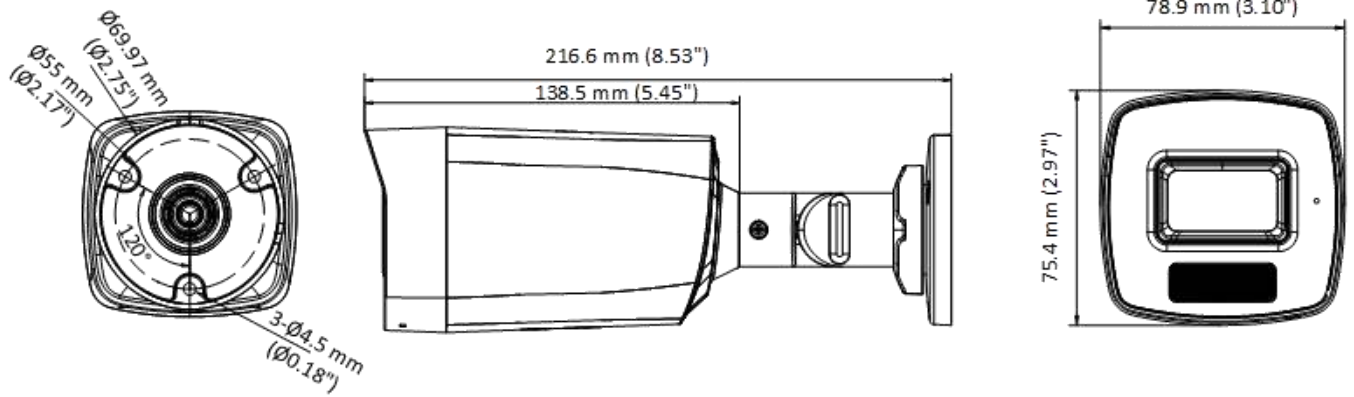

▪ **Available Model**

DS-2CE17K0T-LFS

▪ **Dimension**

▪ **Accessory**

▪ **Optional**

DS-1280ZJ-XS

Junction box