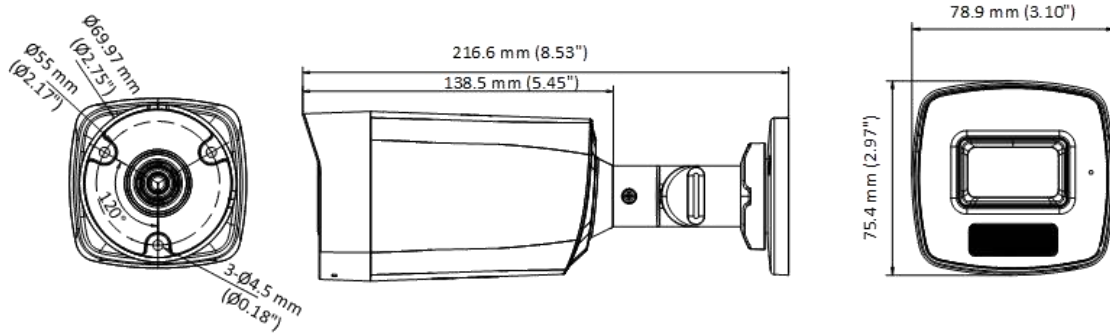

▪ **Available Model**

DS-2CE17D0T-LFS

▪ **Dimension**

▪ **Accessory**

▪ **Optional**

DS-1280ZJ-XS

Junction box