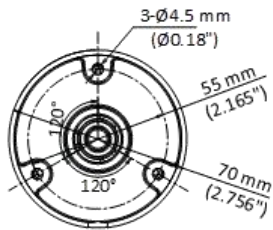

▪ **Available Model**

DS-2CE16D0T-LPFS

▪ **Dimension**

▪ **Accessory**

▪ **Optional**

DS-1280ZJ-XS

Junction box