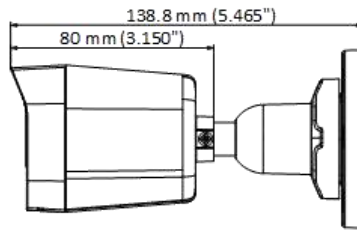

▪ **Available Model**

DS-2CE16D0T-LPFS

▪ **Dimension**

▪ **Accessory**

▪ **Optional**

DS-1280ZJ-XS

Junction box