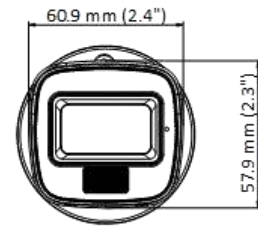

▪ **Available Model**

DS-2CE16D0T-LPFS

▪ **Dimension**

▪ **Accessory**

▪ **Optional**

DS-1280ZJ-XS

Junction box