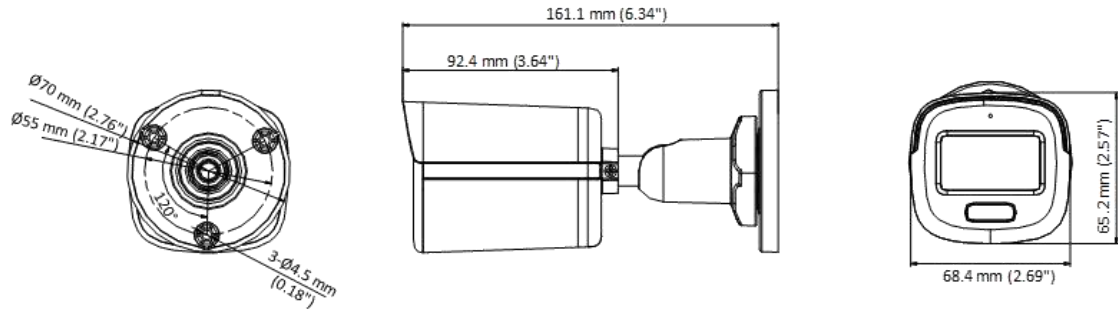

▪ Available Model

DS-2CE10KF0T-FS

▪ Dimension

▪ Accessory

▪ Optional

DS-1280ZJ-XS

Junction box