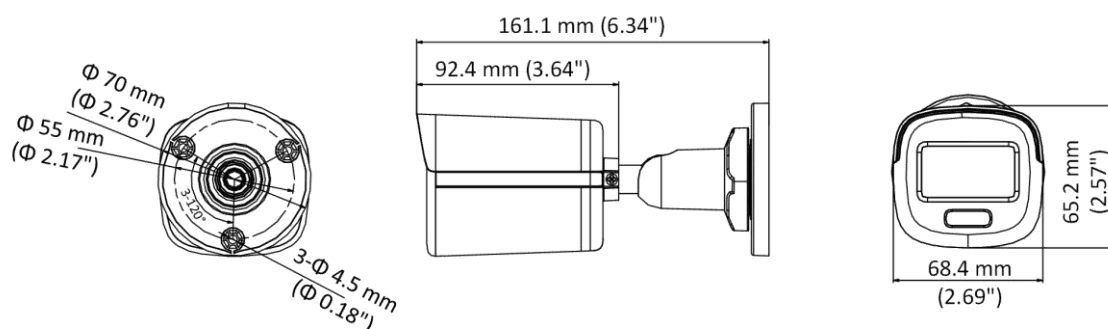

## DS-2CE10DF0T-PF 2 MP ColorVu Fixed Bullet Camera

- High quality imaging with 2 MP, 1920 × 1080 resolution
- 24/7 color imaging with F1.0 aperture
- 3D DNR technology delivers clean and sharp images
- 2.8 mm, 3.6 mm, 6 mm fixed focal lens
- Up to 20 m white light distance for bright night imaging
- One port for four switchable signals (TVI/AHD/CVI/CVBS)
- Water and dust resistant (IP67)

## ▪ Specification

Camera	
Image Sensor	2 MP CMOS
Signal System	PAL/NTSC
Resolution	1920 (H) × 1080 (V)
Frame Rate	TVI: 1080p@25fps/30fps CVI: 1080p@25fps/30fps AHD: 1080p@25fps/30fps CVBS: PAL/NTSC
Min. Illumination	0.001 Lux @ (F1.0, AGC ON), 0 Lux with white light
Shutter Time	PAL: 1/25 s to 1/50,000 s; NTSC: 1/30 s to 1/50,000 s
Lens	2.8 mm, 3.6 mm, 6 mm Fixed Lens
Field of View	2.8 mm, horizontal FOV: 98°, vertical FOV: 51°, diagonal FOV: 115° 3.6 mm, horizontal FOV: 76°, vertical FOV: 41°, diagonal FOV: 90° 6 mm, horizontal FOV: 50°, vertical FOV: 27°, diagonal FOV: 58°
Lens Mount	M12
Light Alarm	Solid Light Alarm (White Light)
WDR (Wide Dynamic Range)	Digital WDR
Angle Adjustment	Pan: 0° to 360°, Tilt: 0° to 90°, Rotation: 0° to 360°
Menu	
White Light	Auto/Off
Image Mode	STD/HIGH-SAT/HIGHLIGHT
AGC	Yes
Day/Night Mode	Color
White Balance	Auto/Manual
AE (Auto Exposure) Mode	DWDR, BLC, HLC, Global
Noise Reduction	3D DNR/2D DNR
Language	English
Function	Brightness, Mirror, Sharpness, Anti-Banding, Smart Light
Interface	
Video Output	Switchable TVI/AHD/CVI/CVBS
General	
Operating Conditions	-40°C to 60°C (-40°F to 140°F), Humidity: 90% or less (non-condensing)
Power Supply	12 VDC ± 25% <i>*You are recommended to use one power adapter to supply the power for one camera.</i>
Consumption	Max. 2.4 W
Protection Level	IP67
Material	Plastic
White Light Range	Up to 20 m
Communication	HIKVISION-C
Dimension	161.1 mm × 70 mm × 70 mm (6.34" × 2.76" × 2.76")
Weight	Approx. 229 g (0.50 lb)

## ▪ Dimension