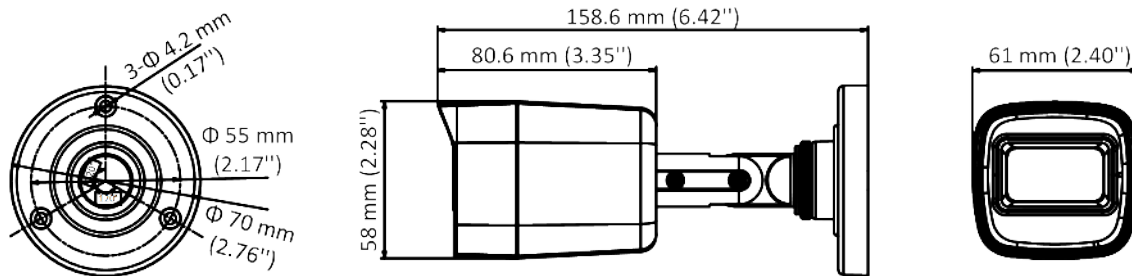

General	
IR Range	Up to 25 m
Communication	HIKVISION-C
Dimensions	58 mm × 61 mm × 158.6 mm (2.28" × 2.40" × 6.42")
Weight	Approx. 160 g (0.35 lb.)

Available Model

DS-2CE16H0T-ITPFS

Dimension

Accessory

**DS-1280ZI-XS
Junction Box**