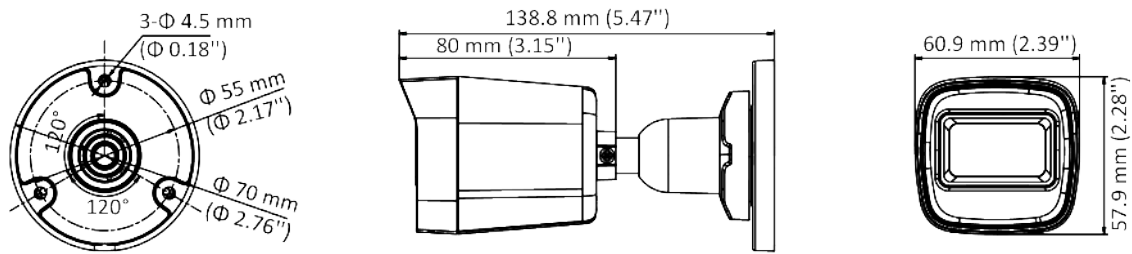

DS-2CE16H0T-ITPF(C) 5 MP Camera

- 5 MP, 2560 × 1944 resolution
- 2.4 mm, 2.8 mm, 3.6 mm, 6 mm fixed focal lens
- Smart IR, up to 25 m IR distance
- 4 in 1 video output (switchable TVI/AHD/CVI/CVBS)
- IP67

Specification

Camera	
Image Sensor	5 MP CMOS
Signal System	PAL/NTSC
Resolution	2560 (H) × 1944 (V)
Frame Rate	TVI: 5M@20fps, 4M@30fps, 4M@25fps, 1080p@30fps, 1080p@25fps AHD: 5M@20fps, 4M@30fps, 4M@25fps CVI: 4M@30fps, 4M@25fps CVBS: PAL/NTSC
Min. illumination	0.01 Lux@(F1.2, AGC ON), 0 Lux with IR
Shutter Time	PAL: 1/25 s to 1/50, 000 s NTSC: 1/30 s to 1/50, 000 s
Lens	2.4 mm, 2.8 mm, 3.6 mm, 6 mm fixed lens
Field of View	2.4 mm, horizontal FOV: 110°, vertical FOV: 81°, diagonal FOV:137° 2.8 mm, horizontal FOV: 85°, vertical FOV: 63°, diagonal FOV:110° 3.6 mm, horizontal FOV: 80°, vertical FOV: 63°, diagonal FOV:105° 6 mm, horizontal FOV: 57°, vertical FOV: 43°, diagonal FOV:72°
Lens Mount	M12
Day & Night	ICR
WDR (Wide Dynamic Range)	Digital WDR
Angle Adjustment	Pan: 0 to 360°, Tilt: 0 to 90°, Rotation: 0 to 360°
Menu	
Image Mode	STD/HIGH-SAT
AGC	Yes
Day/Night Mode	Auto/Color/BW (Black and White)
White Balance	Auto/Manual
AE (Auto Exposure) Mode	DWDR/BLC/HLC/Global
Noise Reduction	2D DNR
Language	English
Function	Brightness, Sharpness, Mirror, Smart IR
Interface	
Video Output	Switchable TVI/AHD/CVI/CVBS
General	
Operating Conditions	-40 °C to 60 °C (-40 °F to 140 °F), humidity 90% or less (non-condensing)
Power Supply	12 VDC ± 25%
Power Consumption	Max. 4.3 W
Protection Level	IP67
Material	Plastic
IR Range	Up to 25 m

General	
Communication	HIKVISION-C
Dimensions	60.9 mm × 57.9 mm × 138.8 mm (2.39" × 2.28" × 5.47")
Weight	Approx. 147 g (0.32 lb.)

Available Model

DS-2CE16H0T-ITPF(C)

Dimension

Accessory

DS-1280ZJ-XS
Junction Box