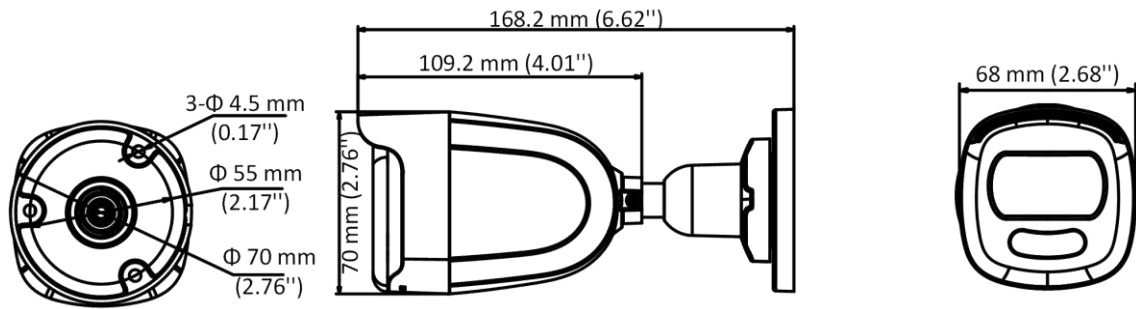

DS-2CE10HFT-F 5 MP Full Time Color Camera

ColorVu

- 5 MP, 2560 × 1944 resolution
- 24-hour color image
- 130 dB true WDR, 3D DNR
- 3.6 mm, 6 mm fixed focal lens
- Smart Light, up to 20 m white light distance
- 4 in 1 video output (switchable TVI/AHD/CVI/CVBS)
- IP67

Specification

Camera	
Image Sensor	5 MP CMOS
Signal System	PAL/NTSC
Resolution	2560 (H) × 1944 (V)
Frame Rate	TVI: 5MP@20fps, 4MP@30fps, 4MP@25fps, 1080p@30fps, 1080p@25fps CVI: 4MP@30fps, 4MP@25fps AHD: 5MP@20fps, 4MP@30fps, 4MP@25fps CVBS: PAL/NTSC
Min. illumination	0.0005 Lux @ (F1.0, AGC ON), 0 Lux with White Light
Shutter Time	PAL: 1/25 s to 1/50, 000 s NTSC: 1/30 s to 1/50, 000 s
Slow Shutter	Max. 16 times
Lens	3.6 mm, 6 mm fixed lens
Horizontal Field of View	80.1° (3.6 mm), 49.3° (6 mm)
Lens Mount	M16
Day & Night	Color
WDR (Wide Dynamic Range)	≥130 dB
Angle Adjustment	Pan: 0 to 360°, Tilt: 0 to 90°, Rotation: 0 to 360°
Menu	
White Light	Auto/Off
Image Mode	STD/HIGH-SAT
AGC	Yes
Day/Night Mode	Color
White Balance	Auto/Manual
AE (Auto Exposure) Mode	WDR/BLC/HLC/Global/HLS/Anti-banding
Privacy Mask	4 programmable privacy masks
Motion Detection	4 programmable motion areas
Noise Reduction	3D DNR
Language	English
Function	Brightness, Sharpness, Mirror, Smart Light
Interface	
Video Output	Switchable TVI/AHD/CVI/CVBS
General	
Operating Conditions	-40 °C to 60 °C (-40 °F to 140 °F), humidity 90% or less (non-condensing)
Power Supply	12 VDC ± 25% <i>*You are recommended to use one power adapter to supply the power for one camera.</i>
Power Consumption	Max. 3.5 W
Protection Level	IP67
Material	Metal
White Light Range	Up to 20 m

Communication	HIKVISION-C
Dimensions	68 mm × 70 mm × 168.2 mm (2.68" × 2.76" × 6.62")
Weight	Approx. 350 g (0.77 lb.)

Available Model

DS-2CE10HFT-F

Dimension

Accessory

**DS-1280ZJ-XS
Junction Box**

Distributed by