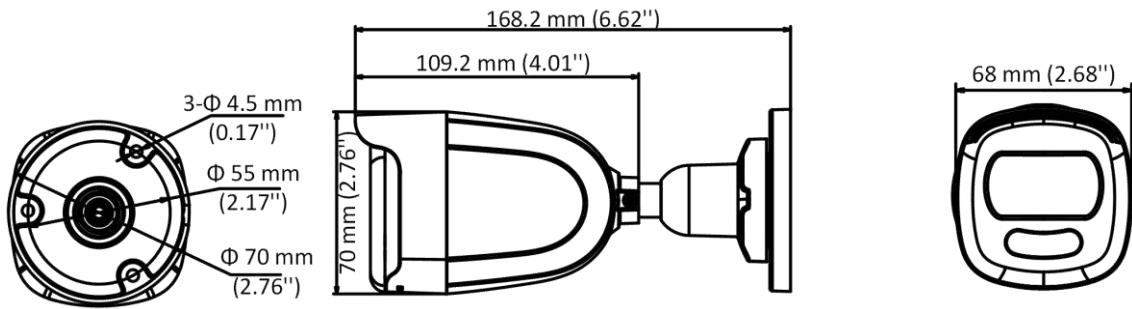

Specification

Camera	
Image Sensor	5 MP CMOS
Signal System	PAL/NTSC
Resolution	2560 (H) × 1944 (V)
Frame Rate	TVI: 5MP@20fps, 4MP@30fps, 4MP@25fps, 1080p@30fps, 1080p@25fps CVI: 4MP@30fps, 4MP@25fps AHD: 5MP@20fps, 4MP@30fps, 4MP@25fps CVBS: PAL/NTSC
Min. illumination	0.0005 Lux @ (F1.0, AGC ON), 0 Lux with White Light
Shutter Time	PAL: 1/25 s to 1/50, 000 s NTSC: 1/30 s to 1/50, 000 s
Slow Shutter	Max. 16 times
Lens	2.8 mm fixed lens
Horizontal Field of View	2.8 mm, horizontal FOV: 99.7°, vertical FOV: 72°, diagonal FOV: 139.8°
Lens Mount	M16
Day & Night	Color
WDR (Wide Dynamic Range)	≥130 dB
Angle Adjustment	Pan: 0 to 360°, Tilt: 0 to 90°, Rotation: 0 to 360°
Menu	
White Light	Auto/Off
Image Mode	STD/HIGH-SAT
AGC	Yes
Day/Night Mode	Color
White Balance	Auto/Manual
AE (Auto Exposure) Mode	WDR/BLC/HLC/Global/HLS/Anti-banding
Privacy Mask	4 programmable privacy masks
Motion Detection	4 programmable motion areas
Noise Reduction	3D DNR
Language	English
Function	Brightness, Sharpness, Mirror, Smart Light
Interface	
Video Output	Switchable TVI/AHD/CVI/CVBS
General	
Operating Conditions	-40 °C to 60 °C (-40 °F to 140 °F), humidity 90% or less (non-condensing)
Power Supply	12 VDC ± 25% <i>*You are recommended to use one power adapter to supply the power for one camera.</i>
Power Consumption	Max. 3.5 W
Protection Level	IP67
Material	Metal
White Light Range	Up to 20 m

Communication	HIKVISION-C
Dimensions	68 mm × 70 mm × 168.2 mm (2.68" × 2.76" × 6.62")
Weight	Approx. 350 g (0.77 lb.)

Available Model

DS-2CE10HFT-F28

Dimension

Accessory

**DS-1280ZJ-XS
Junction Box**

Distributed by